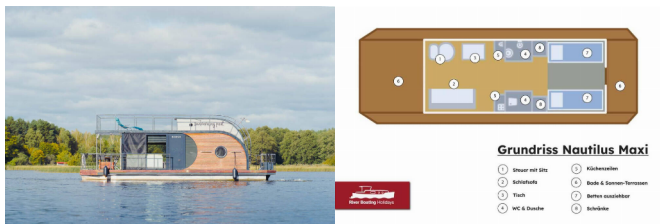

Base	Röblinsee Marina, Germany
Boat ID	26
Brands	Nautilus Hausboote
Boat Name	Swimmingpool
Production Year	2015
Length	10.50 M
Cabins	2
Berths	4 + 1
WC	1

COMFORT: Blankets, Pillows

DECK: Anchor light, Bathing platform, Boat hook, Deck lights, Fenders, Swimming ladder