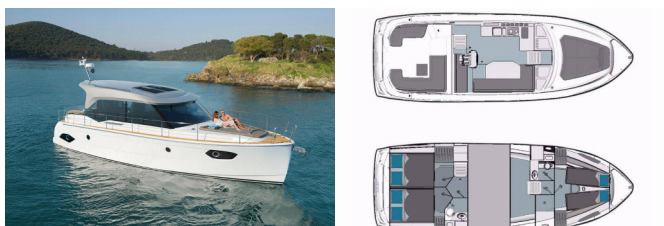

DECK: Bathing platform, Electric anchor windlass, Swimming ladder

ENTERTAINMENT: Radio with USB, TV

GALLEY: Electrical filter coffee maker, Hot water, Kitchen utensils (Galley equipment, cutlery), Oven, Refrigerator, Stove

INTERIOR: Lowerable salon table

NAVIGATION: Bow thruster, GPS chart plotter, Stern thruster

SAFETY: Black Water Tank

YACHT ELECTRICS: Fish finder, Heating

| | |
|------------------------|-------------------------------|
| Base | Marina Wolfsbruch, Germany |
| Boat ID | 59 |
| Brands | Bavaria |
| Boat Name | Toller Max |
| Production Year | 2016 |
| Length | 12.29 M |
| Cabins | 3 |
| Berths | 6 + 2 |
| WC | 2 |